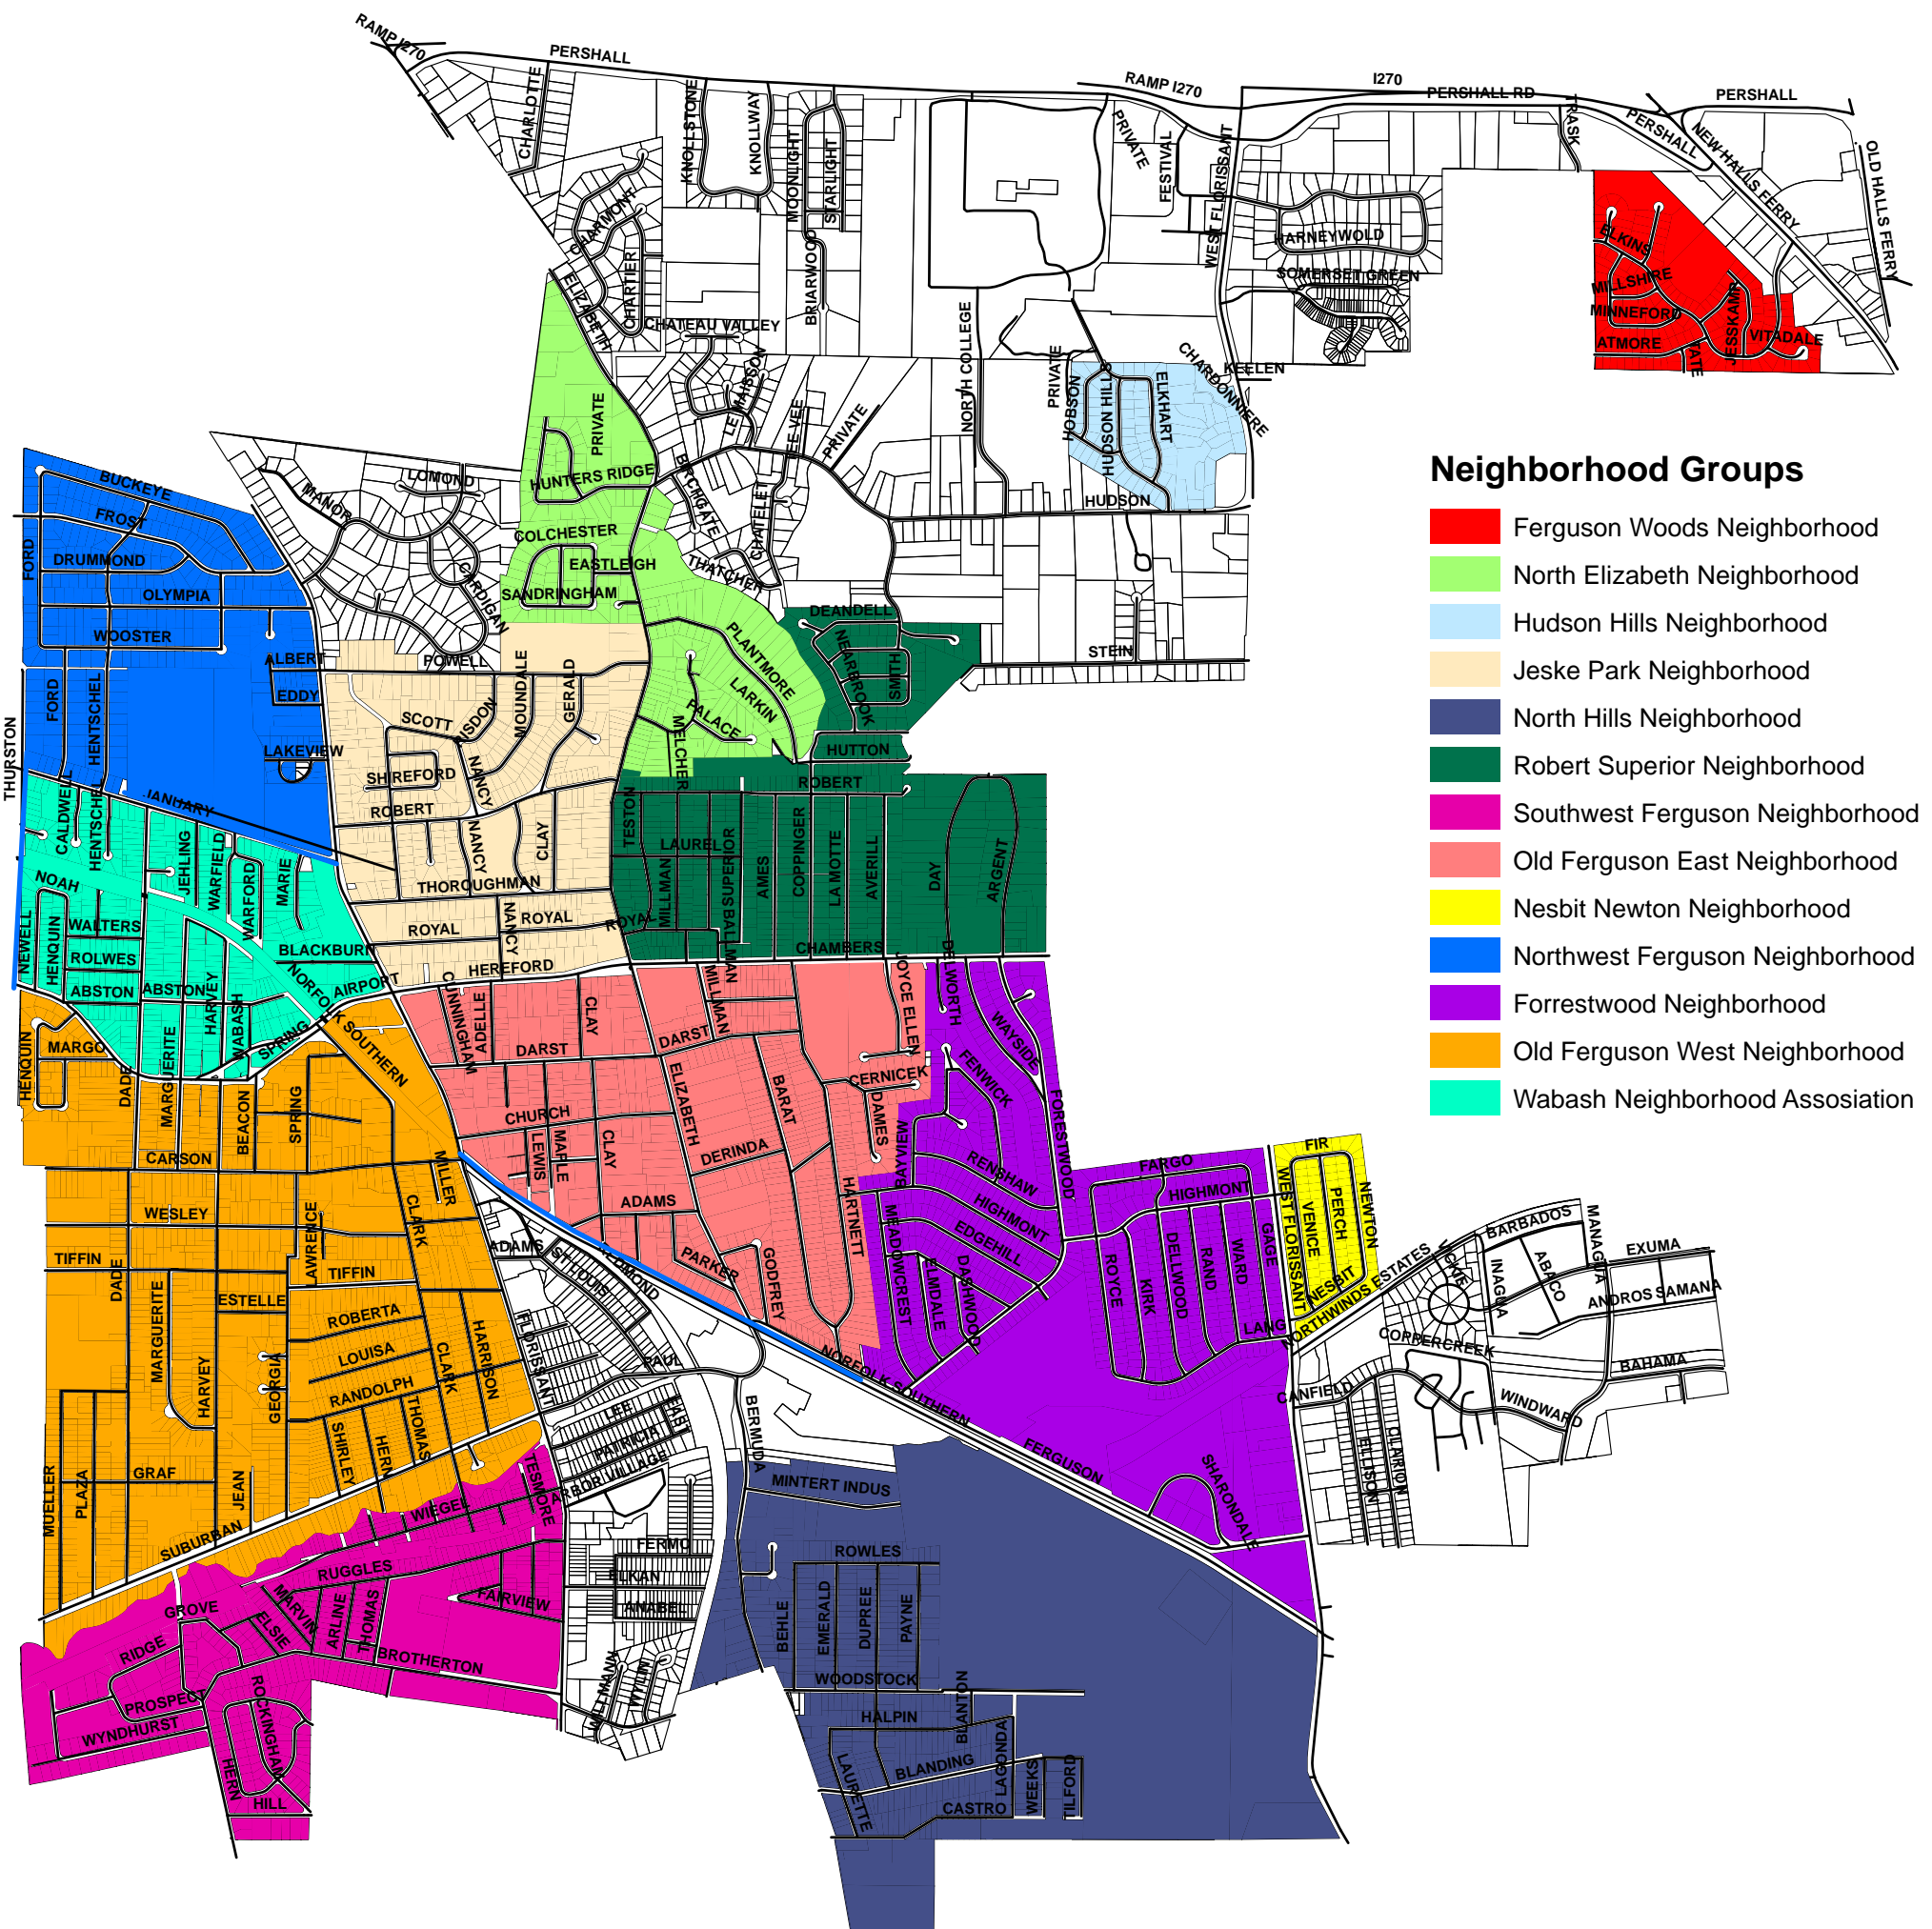

City of Ferguson Neighborhood Map

- ### Neighborhood Groups
- Ferguson Woods Neighborhood
 - North Elizabeth Neighborhood
 - Hudson Hills Neighborhood
 - Jeske Park Neighborhood
 - North Hills Neighborhood
 - Robert Superior Neighborhood
 - Southwest Ferguson Neighborhood
 - Old Ferguson East Neighborhood
 - Nesbit Newton Neighborhood
 - Northwest Ferguson Neighborhood
 - Forrestwood Neighborhood
 - Old Ferguson West Neighborhood
 - Wabash Neighborhood Assosiation